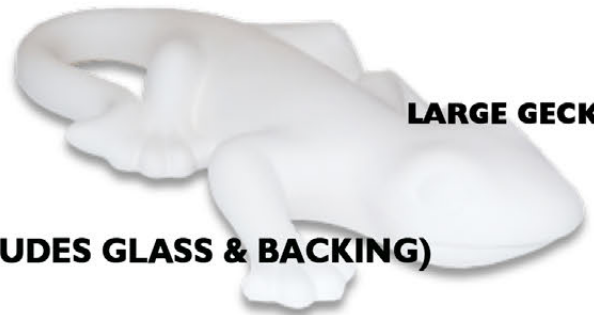

SMALL PHOTO FRAME - £14.95

LARGE PHOTO FRAME - £20.00 (INCLUDES GLASS & BACKING)

SMALL FLOWER POT - £12.95

LARGE FLOWER POT (WITH DISH) - £18.95

LIFE-SIZE HUMAN SKULL - £20.00

LARGE DRAGON

SMALL CHARACTERS

LARGE GECKO